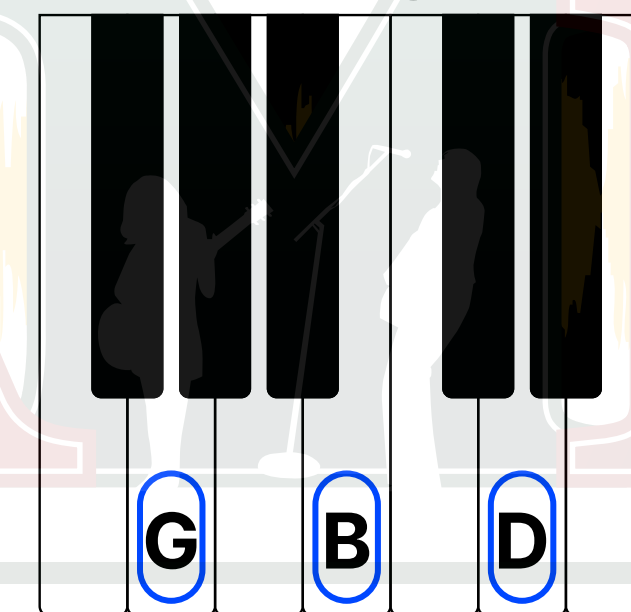

Adventure of a Lifetime

Coldplay

♩ = 112 bpm

Intro [x4]

Verso

Pre-Coro

Coro D.S. al Fine

Puente

Coro

Outro [x6] Fine

D menor

G Mayor

A menor